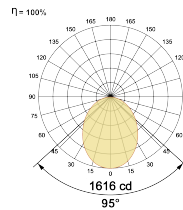

Light Distribution

LED Technology

Binning 3 Step MacAdam

LED Life Time @ L70/B10 >50000 hours

Colour Rendering (CRI) CRI80,CRI90

Led Type SMD mid power

LED Fitted Samsung Mid power LED array 42V-48Vdc/700mA

Controls

Standard Switchable On/Off

Optional DDIM,CASAMBI,Non Dimmable

Ordering Details

Code Example:	Name	Watt	CCT	CRI	Angle	Finish	Control
	TownSquare P 30	34W	WW27K	CRI80	95°	SWH	On/Off

Select one from each column with highlighted values to create the ordering code

NAME	WATT	LUMEN	EFFICACY	CCT	CRI	ANGLE	FINISH	CONTROL
TownSquare P 30	34W	3572	106	2700K	WW27K	95°	White	Non Dimmable
		3673	109	3000K	WW30K		Black	Dali Dimmable
		3909	116	4000K	NW40K		Custom	Casambi
		4010	119	5700K	CW57K			
				2700K-5700K	TW			
TownSquare P 30	34W			WW27K	CRI80	95°	SWH	On/Off