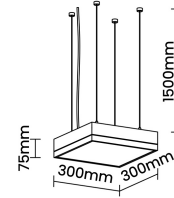

TownSquare P 30 | 25W

Product Reference

Environment Indoor

Installation Ceiling Suspended

Construction & Materials

Housing Extruded and Sheet Aluminium

Primary Lens -

Primary Reflector White Optics

Secondary Reflector -

Body Finish White,Black,Custom

Diffuser Opal PC, Microprismatic

Antiglare Baffle -

Thermal Management

Heat Sink Material Aluminium

Cooling Technique Passive Cooling

Optical System

Beam Direction General Diffuse

Tilt No

Swivel No

Electrical System

Driven with Constant Current Driver

Input Voltage/Hz 220V- 240V/50-60Hz

Control Gear Included

Mounting Integral

LED Power Watts 21.1W

System Power Watts 24.2W

Operating Voltage V_{in} 220-240 Vac

Power Factor p.f. > 0.95

LED Technology

Binning 3 Step MacAdam

LED Life Time @ L70/B10 >50000 hours

Colour Rendering (CRI) CRI80,CRI90

Led Type SMD mid power

LED Fitted Samsung Mid power LED array 42V-48Vdc/500mA

Controls

Standard Switchable On/Off

Optional DDIM,CASAMBI,Non Dimmable

Ordering Details

Code Example:	Name	Watt	CCT	CRI	Angle	Finish	Control
	TownSquare P 30	25W	WW27K	CRI80	95°	SWH	On/Off

Select one from each column with highlighted values to create the ordering code

NAME	WATT	LUMEN	EFFICACY	CCT	CRI	ANGLE	FINISH	CONTROL
TownSquare P 30	25W	2614	108	2700K	WW27K	95°	White	Non Dimmable On/Off Dali Dimmable DDIM Casambi CBTM
		2686	111	3000K	WW30K		Black	
		2856	118	4000K	NW40K		Custom	
		2928	121	5700K	CW57K		CSM	
				2700K-5700K	TW			
TownSquare P 30	25W			WW27K	CRI80	95°	SWH	On/Off