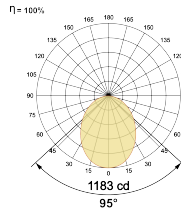

TownSquare P 30 | 25W

Product Reference

Environment Indoor

Installation Ceiling Suspended

Construction & Materials

Housing Extruded and Sheet Aluminium

Primary Lens -

Primary Reflector White Optics

Secondary Reflector -

Body Finish White,Black,Custom

Diffuser Opal PC, Microprismatic

Antiglare Baffle -

Thermal Management

Heat Sink Material Aluminium

Cooling Technique Passive Cooling

Optical System

Beam Direction General Diffuse

Tilt No

Swivel No

Electrical System

Driven with Constant Current Driver

Input Voltage/Hz 220V- 240V/50-60Hz

Control Gear Included

Mounting Integral

LED Power Watts 21.1W

System Power Watts 24.2W

Operating Voltage V_{in} 220-240 Vac

Power Factor p.f. > 0.95

LED Technology

Binning 3 Step MacAdam

LED Life Time @ L70/B10 >50000 hours

Colour Rendering (CRI) CRI80,CRI90

Led Type SMD mid power

LED Fitted Samsung Mid power LED array 42V-48Vdc/500mA

Controls

Standard Switchable On/Off

Optional DDIM,CASAMBI,Non Dimmable

Ordering Details

Code Example:	Name	Watt	CCT	CRI	Angle	Finish	Control
	TownSquare P 30	25W	WW27K	CRI80	95°	SWH	On/Off

Select one from each column with highlighted values to create the ordering code

NAME	WATT	LUMEN	EFFICACY	CCT	CRI	ANGLE	FINISH	CONTROL
TownSquare P 30	25W	2614	108	2700K	WW27K	95°	White	Non Dimmable On/Off Dali Dimmable DDIM Casambi CBTM
		2686	111	3000K	WW30K		Black	
		2856	118	4000K	NW40K		Custom	
		2928	121	5700K	CW57K		CSM	
				2700K-5700K	TW			
TownSquare P 30	25W			WW27K	CRI80	95°	SWH	On/Off