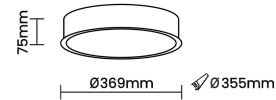

Circulo R 35 | 24W

Product Reference

Environment Indoor

Installation Ceiling Recess

Construction & Materials

Housing Extruded and Sheet Aluminium

Primary Lens -

Primary Reflector White Optics

Secondary Reflector -

Body Finish White,Black,Custom

Diffuser Opal PC, Microprismatic

Antiglare Baffle -

Thermal Management

Heat Sink Material Aluminium

Cooling Technique Passive Cooling

Optical System

Beam Direction General Diffuse

Tilt No

Swivel No

Electrical System

Driven with Constant Current Driver

Input Voltage/Hz 220V- 240V/50-60Hz

Control Gear Included

Mounting Integral

LED Power Watts 20.9W

System Power Watts 24.0W

Operating Voltage Vin 220-240 Vac

Power Factor p.f. > 0.95