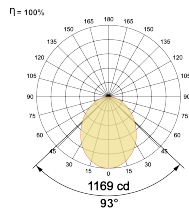

Light Distribution

LED Technology

Binning 3 Step MacAdam

LED Life Time @ L70/B10 >50000 hours

Colour Rendering (CRI) CRI80,CRI90

Led Type SMD mid power

LED Fitted Samsung Mid power LED array 43V-48Vdc/500mA

Controls

Standard Switchable On/Off

Optional DDIM,CASAMBI,Non Dimmable

Ordering Details

Code Example:	Name	Watt	CCT	CRI	Angle	Finish	Control
	Circulo R 35	24W	WW27K	CRI80	93°	SWH	On/Off

Select one from each column with highlighted values to create the ordering code

NAME	WATT	LUMEN	EFFICACY	CCT	CRI	ANGLE	FINISH	CONTROL
Circulo R 35	24W	2640	110	2700K	WW27K	93°	White	Non Dimmable
		2688	112	3000K	WW30K		Dali Dimmable	
		2760	115	4000K	NW40K		Casambi	
		2808	117	5700K	CW57K			
				2700K-5700K	TW			
Circulo R 35	24W			WW27K	CRI80	93°	SWH	On/Off