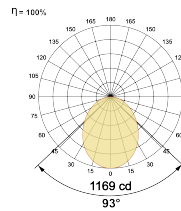

Light Distribution

LED Technology

Binning 3 Step MacAdam

LED Life Time @ L80/B10 >50000 hours

Colour Rendering (CRI) CRI80,CRI90

Led Type SMD mid power

LED Fitted Osram/Samsung Mid power LED array 43V-48Vdc/500mA

Controls

Standard Switchable On/Off

Optional DDIM,CASAMBI,Non Dimmable

Ordering Details

Code Example:	Name	Watt	CCT	CRI	Angle	Finish	Control
	Circulo R 35	24W	WW27K	CRI80	93°	SWH	On/Off

Select one from each column with highlighted values to create the ordering code

NAME	WATT	LUMEN	EFFICACY	CCT	CRI	ANGLE	FINISH	CONTROL
Circulo R 35	24W	2640	110	2700K	WW27K	93°	White	SWH Non Dimmable
		2688	112	3000K	WW30K		Black	SBL Dali Dimmable
		2760	115	4000K	NW40K		Custom	CSM Casambi
		2808	117	5700K	CW57K			CBTM
				2700K-5700K	TW			
Circulo R 35	24W			WW27K	CRI80	93°	SWH	On/Off