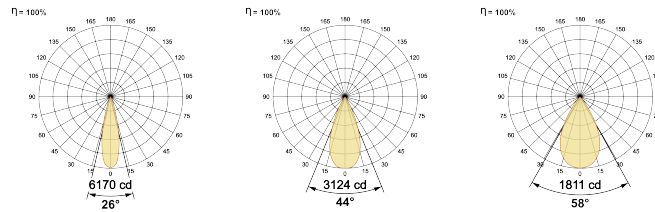

LED Technology

Binning 3 Step MacAdam

LED Life Time @ L70/B10 >50000 hours

Colour Rendering (CRI) CRI80,CRI90

Led Type COB

LED Fitted Cree COB LED 36Vdc/450mA

Controls

Standard Switchable On/Off

Optional PDIM,DDIM,BTTM,CASAMBI,Non Dimmable