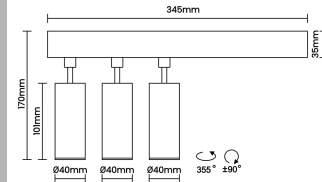

Birds on a Branch 3way | 3X10W

Product Reference

Environment Indoor

Installation Ceiling Surface

Construction & Materials

Housing Die Cast Aluminium, Milled Aluminium

Primary Lens PMMA

Primary Reflector -

Secondary Reflector -

Body Finish White, Black, Custom

Diffuser -

Antiglare Baffle -

Thermal Management

Heat Sink Material Die cast Aluminium

Cooling Technique Passive Cooling

Optical System

Beam Direction Adjustable

Tilt Yes

Swivel Yes

Electrical System

Driven with Constant Current Driver

Input Voltage/Hz 220V- 240V/50-60Hz

Control Gear Included

Mounting Integral

LED Power Watts 3x8.8W

System Power Watts 2x10.1W

Operating Voltage Vin 220-240Vac

Power Factor p.f. >0.95