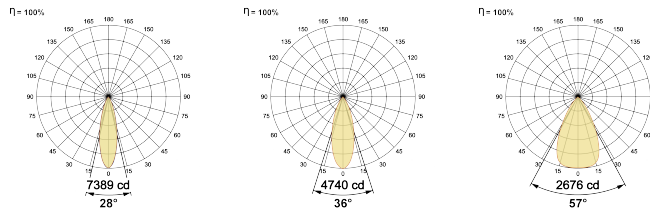

LED Power Watts 3x8.8W

System Power Watts 2x10.1W

Operating Voltage Vin 220-240Vac

Power Factor p.f. >0.95

Light Distribution

LED Technology

Binning 3 Step MacAdam

LED Life Time @ L70/B10 >50000 hours