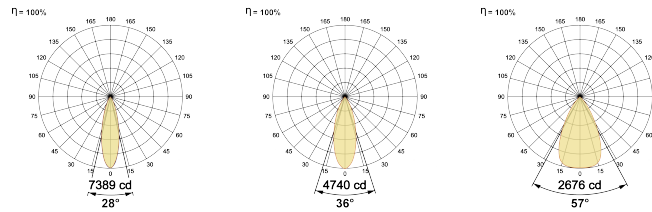

LED Power Watts 3x8.8W

System Power Watts 2x10.1W

Operating Voltage Vin 220-240Vac

Power Factor p.f. >0.95

Light Distribution

LED Technology

Binning 3 Step MacAdam

LED Life Time @ L70/B10 >50000 hours