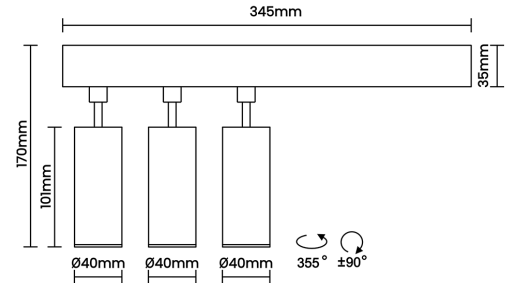

Birds on a Branch 3way | 3X10W

Product Reference

Environment Indoor

Installation Ceiling Surface

Construction & Materials

Housing Die Cast Aluminium, Milled Aluminium

Primary Lens PMMA

Primary Reflector PC metallised

Secondary Reflector -

Body Finish White, Black, Custom

Diffuser -

Antiglare Baffle -

Thermal Management

Heat Sink Material Die cast Aluminium

Cooling Technique Passive Cooling

Optical System

Beam Direction Adjustable

Tilt Yes

Swivel Yes

Electrical System

Driven with Constant Current Driver

Input Voltage/Hz 220V- 240V/50-60Hz

Control Gear Included

Mounting Integral

LED Power Watts 3x8.8W

System Power Watts 2x10.1W

Operating Voltage Vin 220-240Vac

Power Factor p.f. >0.95

Ordering Details

Code Example:	Name	Watt	CCT	CRI	Angle	Finish	Control
	Birds on a Branch 3way	3x10W	WW27K	CRI80	28°	SWH	On/Off

Select one from each column with highlighted values to create the ordering code

NAME	WATT	LUMEN	EFFICACY	CCT	CRI	ANGLE	FINISH	CONTROL
Birds on a Branch 3way	3x10W	3x808	80	2700K	WW27K	28° 28°	White	Non Dimmable
		3x828	82	3000K	WW30K	36° 36°	Black	Phase Dimmable
		3x869	86	4000K	NW40K	57° 57°	Custom	Dali Dimmable
		3x889	88	5700K	CW57K			Bluetooth Dimmable
							Casambi	CBTM
Birds on a Branch 3way	3x10W			WW27K	CRI80	28°	SWH	On/Off