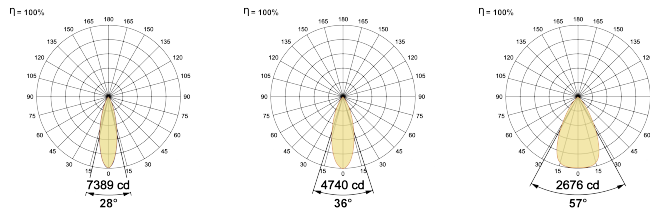

Light Distribution

LED Technology

Binning 3 Step MacAdam

LED Life Time @ L80/B10 >50000 hours

Colour Rendering (CRI) CRI80, CRI90

Led Type COB

LED Fitted CREE COB LED 36Vdc/750mA

Controls

Standard Switchable On/Off

Optional PDIM, DDIM, BTM, CASAMBI, Non Dimmable