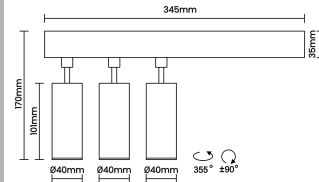

Birds on a Branch 3way | 3X10W

Product Reference

Environment Indoor

Installation Ceiling Surface

Construction & Materials

Housing Die Cast Aluminium, Milled Aluminium

Primary Lens PMMA

Primary Reflector -

Secondary Reflector -

Body Finish White, Black, Custom

Diffuser -

Antiglare Baffle -

Thermal Management

Heat Sink Material Die cast Aluminium

Cooling Technique Passive Cooling

Optical System

Beam Direction Adjustable

Tilt Yes

Swivel Yes

Electrical System

Driven with Constant Current Driver

Input Voltage/Hz 220V- 240V/50-60Hz

Control Gear Included

Mounting Integral

LED Power Watts 3x8.8W

System Power Watts 2x10.1W

Operating Voltage Vin 220-240Vac

Power Factor p.f. >0.95