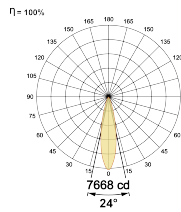

Light Distribution

LED Technology

Binning 3 Step MacAdam

LED Life Time @ L70/B10 >50000 hours

Colour Rendering (CRI) CRI80, CRI90

Led Type COB

LED Fitted CREE COB LED 36Vdc/500mA

Controls

Standard Switchable On/Off

Optional PDIM, DDIM, BTM, CASAMBI, Non Dimmable

Ordering Details

Code Example:	Name	Watt	CCT	CRI	Angle	Finish	Control
	Birds on a Branch 3way	3x8W	WW27K	CRI80	24°	SWH	On/Off

Select one from each column with highlighted values to create the ordering code

NAME	WATT	LUMEN	EFFICACY	CCT	CRI	ANGLE	FINISH	CONTROL
Birds on a Branch 3way	3x8W	3x621	73	2700K WW27K	CRI80	24° 24°	White SWH	Non Dimmable On/Off
		3x638	75	3000K WW30K	CRI90	36° 36°	Black SBL	Phase Dimmable PDIM
		3x672	79	4000K NW40K		52° 52°	Custom CSM	Dali Dimmable DDIM
		3x689	81	5700K CW57K				Bluetooth Dimmable BTM
							Casambi CBTM	
Birds on a Branch 3way	3x8W			WW27K	CRI80	24°	SWH	On/Off