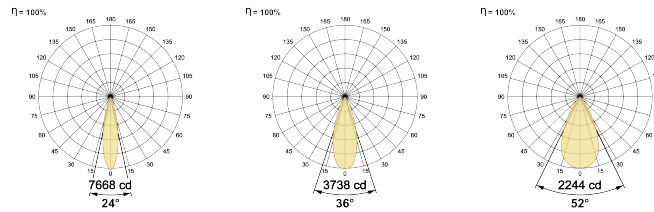

Light Distribution

LED Technology

Binning 3 Step MacAdam

LED Life Time @ L70/B10 >50000 hours

Colour Rendering (CRI) CRI80,CRI90

Led Type COB

LED Fitted CREE COB LED 36Vdc/500mA

Controls

Standard Switchable On/Off

Optional PDIM,DDIM,BTTM,CASAMBI,Non Dimmable