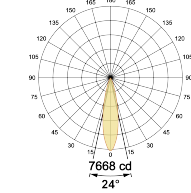

Light Distribution

η = 100%