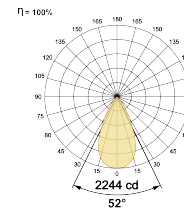

Light Distribution

LED Technology

Binning 3 Step MacAdam

LED Life Time @ L70/B10 >50000 hours

Colour Rendering (CRI) CRI80, CRI90

Led Type COB

LED Fitted CREE COB LED 36Vdc/500mA

Controls

Standard Switchable On/Off

Optional PDIM, DDIM, BTM, CASAMBI, Non Dimmable

Ordering Details

Code Example:	Name	Watt	CCT	CRI	Angle	Finish	Control
	Birds on a Branch 3way	3x8W	WW27K	CRI80	24°	SWH	On/Off

Select one from each column with highlighted values to create the ordering code

NAME	WATT	LUMEN	EFFICACY	CCT	CRI	ANGLE	FINISH	CONTROL
Birds on a Branch 3way	3x8W	3x621	73	2700K WW27K	CRI80	24° 24°	White SWH	Non Dimmable On/Off
		3x638	75	3000K WW30K	CRI90	36° 36°	Black SBL	Phase Dimmable PDIM
		3x672	79	4000K NW40K		52° 52°	Custom CSM	Dali Dimmable DDIM
		3x689	81	5700K CW57K				Bluetooth Dimmable BTM
							Casambi CBTM	
Birds on a Branch 3way	3x8W			WW27K	CRI80	24°	SWH	On/Off