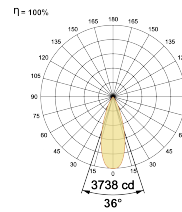

Light Distribution

LED Technology

Binning 3 Step MacAdam

LED Life Time @ L70/B10 >50000 hours

Colour Rendering (CRI) CRI80, CRI90

Led Type COB

LED Fitted CREE COB LED 36Vdc/500mA

Controls

Standard Switchable On/Off

Optional PDIM, DDIM, BTM, CASAMBI, Non Dimmable

Ordering Details

Code Example:	Name	Watt	CCT	CRI	Angle	Finish	Control
	Birds on a Branch 3way	3x8W	WW27K	CRI80	24°	SWH	On/Off

Select one from each column with highlighted values to create the ordering code

NAME	WATT	LUMEN	EFFICACY	CCT	CRI	ANGLE	FINISH	CONTROL
Birds on a Branch 3way	3x8W	3x621	73	2700K WW27K	CRI80	24° 24°	White SWH	Non Dimmable On/Off
		3x638	75	3000K WW30K	CRI90	36° 36°	Black SBL	Phase Dimmable PDIM
		3x672	79	4000K NW40K		52° 52°	Custom CSM	Dali Dimmable DDIM
		3x689	81	5700K CW57K				Bluetooth Dimmable BTM
							Casambi CBTM	
Birds on a Branch 3way	3x8W			WW27K	CRI80	24°	SWH	On/Off