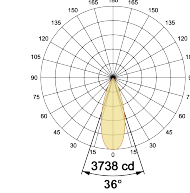

ABBY
LIGHTING

220V
240V 50/60Hz

CRI 80

IP20

L80B10
>50,000h

MacAdam
Step 3

Optional

CRI 90

Birds on a Branch 3way | 3X8W

Product Reference

Environment Indoor

Installation Ceiling Surface

Construction & Materials

Housing Die Cast Aluminium, Milled Aluminium

Primary Lens PMMA

Primary Reflector -

Secondary Reflector -

Body Finish White, Black, Custom

Diffuser -

Antiglare Baffle -

Thermal Management

Heat Sink Material Die cast Aluminium

Cooling Technique Passive Cooling

Optical System

Beam Direction Adjustable

Tilt Yes

Swivel Yes

Electrical System

Driven with Constant Current Driver

Input Voltage/Hz 220V- 240V/50-60Hz

Control Gear Included

Mounting Integral

LED Power Watts 3x7.4

System Power Watts 3x8.5

Operating Voltage Vin 220-240Vac

Power Factor p.f. >0.95

Ordering Details

Code Example:	Name	Watt	CCT	CRI	Angle	Finish	Control
	Birds on a Branch 3way	3x8W	2700K	CRI80	24°	SWH	On/Off

Select one from each column with highlighted values to create the ordering code

NAME	WATT	LUMEN	EFFICACY	CCT	CRI	ANGLE	FINISH	CONTROL
Birds on a Branch 3way	3x8W	3x621	73	2700K	2700K	CRI80	24° 24°	White SWH Non Dimmable On/Off
		3x638	75	3000K	3000K	CRI90	36° 36°	Black SBL Phase Dimmable PDIM
		3x672	79	4000K	4000K		52° 52°	Custom CSM Dali Dimmable DDIM
		3x689	81	5700K	5700K			Bluetooth Dimmable BTTM Casambi CBTM
Birds on a Branch 3way	3x8W			2700K	CRI80	24°	SWH On/Off	

Light Distribution

η = 100%

η = 100%

η = 100%

LED Technology

Binning 3 Step MacAdam

LED Life Time @ L70/B10 >50000 hours

Colour Rendering (CRI) CRI80, CRI90

Led Type COB

LED Fitted CREE COB LED 36Vdc/500mA

Controls

Standard Switchable On/Off

Optional PDIM, DDIM, BTTM, CASAMBI, Non Dimmable