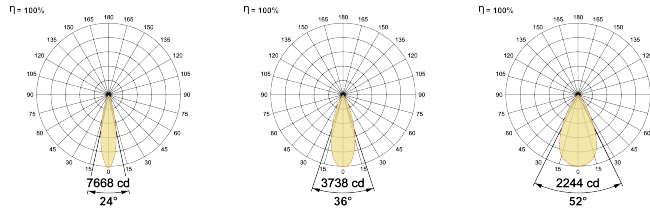

LED Power Watts 3x7.4

System Power Watts 3x8.5

Operating Voltage Vin 220-240Vac

Power Factor p.f. >0.95

Light Distribution

LED Technology

Binning 3 Step MacAdam

LED Life Time @ L80/B10 >50000 hours