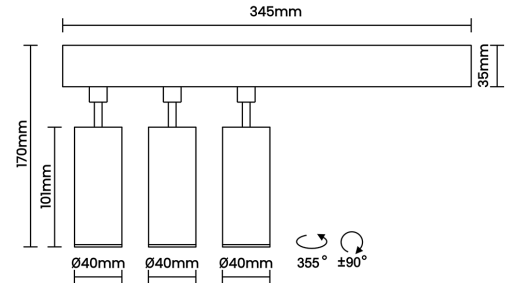

Birds on a Branch 3way | 3X8W

Product Reference

Environment Indoor

Installation Ceiling Surface

Construction & Materials

Housing Die Cast Aluminium,Milled Aluminium

Primary Lens PMMA

Primary Reflector PC metallised

Secondary Reflector -

Body Finish White,Black,Custom

Diffuser -

Antiglare Baffle -

Thermal Management

Heat Sink Material Die cast Aluminium

Cooling Technique Passive Cooling

Optical System

Beam Direction Adjustable

Tilt Yes

Swivel Yes

Electrical System

Driven with Constant Current Driver

Input Voltage/Hz 220V- 240V/50-60Hz

Control Gear Included

Mounting Integral

LED Power Watts 3x7.4

System Power Watts 3x8.5

Operating Voltage Vin 220-240Vac

Power Factor p.f. >0.95