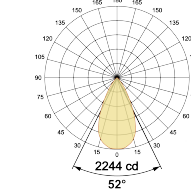

LED Power Watts 3x7.4

System Power Watts 3x8.5

Operating Voltage Vin 220-240Vac

Power Factor p.f. >0.95

Ordering Details

Code Example:	Name	Watt	CCT	CRI	Angle	Finish	Control
	Birds on a Branch 3way	3x8W	2700K	CRI80	24°	SWH	On/Off

Light Distribution

η = 100%

η = 100%

η = 100%

LED Technology

Binning 3 Step MacAdam

LED Life Time @ L70/B10 >50000 hours

Colour Rendering (CRI) CRI80, CRI90