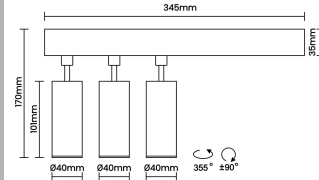

ABBY
LIGHTING

220V
240V 50/60Hz

CRI 80

IP20

L80B10
>50,000h

MacAdam
Step 3

Swivel
Tilt

Optional

CRI 90

Birds on a Branch 3way | 3X8W

Product Reference

Environment Indoor

Installation Ceiling Surface

Construction & Materials

Housing Die Cast Aluminium,Milled Aluminium

Primary Lens PMMA

Primary Reflector -

Secondary Reflector -

Body Finish White,Black,Custom

Diffuser -

Antiglare Baffle -

Thermal Management

Heat Sink Material Die cast Aluminium

Cooling Technique Passive Cooling

Optical System

Beam Direction Adjustable

Tilt Yes

Swivel Yes

Electrical System

Driven with Constant Current Driver

Input Voltage/Hz 220V- 240V/50-60Hz

Control Gear Included

Mounting Integral

LED Power Watts 3x7.4

System Power Watts 3x8.5

Operating Voltage Vin 220-240Vac

Power Factor p.f. >0.95

Ordering Details

Code Example:	Name	Watt	CCT	CRI	Angle	Finish	Control
	Birds on a Branch 3way	3x8W	2700K	CRI80	24°	SWH	On/Off

Select one from each column with highlighted values to create the ordering code

NAME	WATT	LUMEN	EFFICACY	CCT		CRI	ANGLE		FINISH		CONTROL	
Birds on a Branch 3way	3x8W	3x621	73	2700K	2700K	CRI80	24°	24°	White	SWH	Non Dimmable	On/Off
		3x638	75	3000K	3000K	CRI90	36°	36°	Black	SBL	Phase Dimmable	PDIM
		3x672	79	4000K	4000K		52°	52°	Custom	CSM	Dali Dimmable	DDIM
		3x689	81	5700K	5700K						Bluetooth Dimmable	BTTM
										Casambi	CBTM	
Birds on a Branch 3way	3x8W			2700K		CRI80	24°		SWH		On/Off