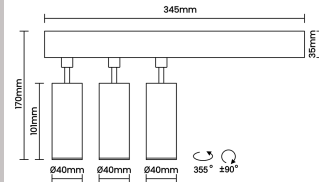

ABBY
LIGHTING

220V
240V 50/60Hz

CRI 80

IP20

L80B10
>50,000h

MacAdam
Step 3

Optional

CRI 90

Birds on a Branch 3way | 3X8W

Product Reference

Environment Indoor

Installation Ceiling Surface

Construction & Materials

Housing Die Cast Aluminium, Milled Aluminium

Primary Lens PMMA

Primary Reflector PC metallised

Secondary Reflector -

Body Finish White, Black, Custom

Diffuser -

Antiglare Baffle -

Thermal Management

Heat Sink Material Die cast Aluminium

Cooling Technique Passive Cooling

Optical System

Beam Direction Adjustable

Tilt Yes

Swivel Yes

Electrical System

Driven with Constant Current Driver

Input Voltage/Hz 220V- 240V/50-60Hz

Control Gear Included

Mounting Integral

LED Power Watts 3x7.4

System Power Watts 3x8.5

Operating Voltage Vin 220-240Vac

Power Factor p.f. >0.95