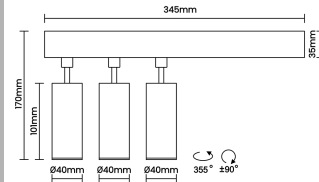

ABBY
LIGHTING

220V
240V 50/60Hz

CRI 80

IP20

L80B10
>50,000h

MacAdam
Step 3

Optional

CRI 90

Birds on a Branch 3way | 3X8W

Product Reference

Environment Indoor

Installation Ceiling Surface

Construction & Materials

Housing Die Cast Aluminium, Milled Aluminium

Primary Lens PMMA

Primary Reflector -

Secondary Reflector -

Body Finish White, Black, Custom

Diffuser -

Antiglare Baffle -

Thermal Management

Heat Sink Material Die cast Aluminium

Cooling Technique Passive Cooling

Optical System

Beam Direction Adjustable

Tilt Yes

Swivel Yes

Electrical System

Driven with Constant Current Driver

Input Voltage/Hz 220V- 240V/50-60Hz

Control Gear Included

Mounting Integral

LED Power Watts 3x7.4

System Power Watts 3x8.5

Operating Voltage Vin 220-240Vac

Power Factor p.f. >0.95

Ordering Details

Code Example:	Name	Watt	CCT	CRI	Angle	Finish	Control
	Birds on a Branch 3way	3x8W	2700K	CRI80	24°	SWH	On/Off

Select one from each column with highlighted values to create the ordering code

NAME	WATT	LUMEN	EFFICACY	CCT	CRI	ANGLE	FINISH	CONTROL
Birds on a Branch 3way	3x8W	3x621	73	2700K	2700K	CRI80	24° 24°	White SWH Non Dimmable On/Off
		3x638	75	3000K	3000K	CRI90	36° 36°	Black SBL Phase Dimmable PDIM
		3x672	79	4000K	4000K		52° 52°	Custom CSM Dali Dimmable DDIM
		3x689	81	5700K	5700K			Bluetooth Dimmable BTTM Casambi CBTM
Birds on a Branch 3way	3x8W			2700K	CRI80	24°	SWH On/Off