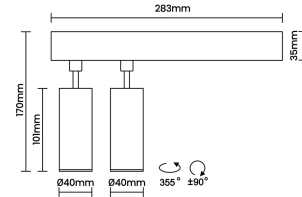

Birds on a Branch 2way | 2X10W

Product Reference

Environment Indoor

Installation Ceiling Surface

Construction & Materials

Housing Die Cast Aluminium, Milled Aluminium

Primary Lens PMMA

Primary Reflector -

Secondary Reflector -

Body Finish White, Black, Custom

Diffuser -

Antiglare Baffle -

Thermal Management

Heat Sink Material Die cast Aluminium

Cooling Technique Passive Cooling

Optical System

Beam Direction Adjustable

Tilt Yes

Swivel Yes

Electrical System

Driven with Constant Current Driver

Input Voltage/Hz 220V- 240V/50-60Hz

Control Gear Included

Mounting Integral

LED Power Watts 2x8.8W2

System Power Watts 2x10.1W

Operating Voltage Vin 220-240Vac

Power Factor p.f. >0.95