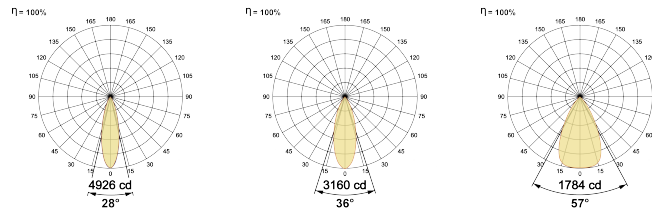

Light Distribution

LED Technology

Binning 3 Step MacAdam

LED Life Time @ L70/B10 >50000 hours

Colour Rendering (CRI) CRI80, CRI90

Led Type COB

LED Fitted CREE COB LED 36Vdc/500mA

Controls

Standard Switchable On/Off

Optional PDIM, DDIM, BTM, CASAMBI, Non Dimmable

Ordering Details

Code Example:	Name	Watt	CCT	CRI	Angle	Finish	Control
	Birds on a Branch 2way	2x10W	2700K	CRI80	28°	SWH	On/Off

Select one from each column with highlighted values to create the ordering code

NAME	WATT	LUMEN	EFFICACY	CCT	CRI	ANGLE	FINISH	CONTROL
Birds on a Branch 2way	2x10W	2x808	80	2700K 2700K	CRI80	28° 28°	White SWH	Non Dimmable On/Off
		2x828	82	3000K 3000K	CRI90	36° 36°	Black SBL	Phase Dimmable PDIM
		2x869	86	4000K 4000K		57° 57°	Custom CSM	Dali Dimmable DDIM
		2x889	88	5700K 5700K				Bluetooth Dimmable BTM Casambi CBTM
Birds on a Branch 2way	2x10W			2700K	CRI80	28°	SWH	On/Off