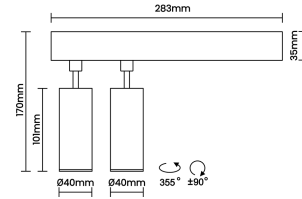

ABBY
LIGHTING

220V
240V 50/60Hz

CRI 80

IP20

L80B10
>50,000h

MacAdam
Step 3

Optional

CRI 90

Birds on a Branch 2way | 2X8W

Product Reference

Environment Indoor

Installation Ceiling Surface

Construction & Materials

Housing Die Cast Aluminium, Milled Aluminium

Primary Lens PMMA

Primary Reflector -

Secondary Reflector -

Body Finish White, Black, Custom

Diffuser -

Antiglare Baffle -

Thermal Management

Heat Sink Material Die cast Aluminium

Cooling Technique Passive Cooling

Optical System

Beam Direction Adjustable

Tilt Yes

Swivel Yes

Electrical System

Driven with Constant Current Driver

Input Voltage/Hz 220V- 240V/50-60Hz

Control Gear Included

Mounting Integral

LED Power Watts 2x7.4W

System Power Watts 2x8.5W

Operating Voltage Vin 220-240Vac

Power Factor p.f. >0.95

Ordering Details

Code Example:	Name	Watt	CCT	CRI	Angle	Finish	Control
	Birds on a Branch 2way	2x8W	2700K	CRI80	24°	SWH	On/Off

Select one from each column with highlighted values to create the ordering code

NAME	WATT	LUMEN	EFFICACY	CCT	CRI	ANGLE	FINISH	CONTROL
Birds on a Branch 2way	2x8W	2x621	73	2700K	2700K	CRI80	24° 24°	White SWH Non Dimmable On/Off
		2x638	75	3000K	3000K	CRI90	36° 36°	Black SBL Phase Dimmable PDIM
		2x672	79	4000K	4000K		52° 52°	Custom CSM Dali Dimmable DDIM
		2x689	81	5700K	5700K			Bluetooth Dimmable BTM Casambi CBTM
Birds on a Branch 2way	2x8W			2700K	CRI80	24°	SWH	On/Off