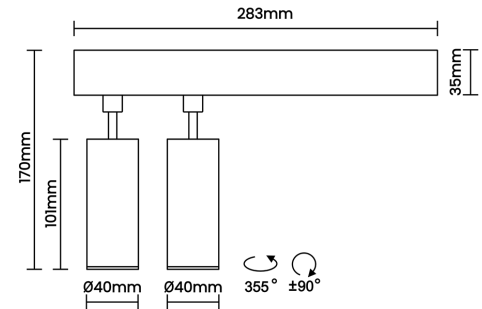

Birds on a Branch 2way | 2X8W

Product Reference

Environment Indoor

Installation Ceiling Surface

Construction & Materials

Housing Die Cast Aluminium, Milled Aluminium

Primary Lens PMMA

Primary Reflector PC metallised

Secondary Reflector -

Body Finish White, Black, Custom

Diffuser -

Antiglare Baffle -

Thermal Management

Heat Sink Material Die cast Aluminium

Cooling Technique Passive Cooling

Optical System

Beam Direction Adjustable

Tilt Yes

Swivel Yes

Electrical System

Driven with Constant Current Driver

Input Voltage/Hz 220V- 240V/50-60Hz

Control Gear Included

Mounting Integral

LED Power Watts 2x7.4W

System Power Watts 2x8.5W

Operating Voltage V_{in} 220-240Vac

Power Factor p.f. >0.95

Light Distribution

LED Technology

Binning 3 Step MacAdam

LED Life Time @ L80/B10 >50000 hours

Colour Rendering (CRI) CRI80, CRI90

Led Type COB

LED Fitted CREE COB LED 36Vdc/350mA

Controls

Standard Switchable On/Off

Optional PDIM, DDIM, BTM, CASAMBI, Non Dimmable

Ordering Details

Code Example:	Name	Watt	CCT	CRI	Angle	Finish	Control
	Birds on a Branch 2way	2x8W	WW27K	CRI80	24°	SWH	On/Off

Select one from each column with highlighted values to create the ordering code

NAME	WATT	LUMEN	EFFICACY	CCT	CRI	ANGLE	FINISH	CONTROL
Birds on a Branch 2way	2x8W	2x621	73	2700K WW27K	CRI80	24° 24°	White SWH	Non Dimmable On/Off
		2x638	75	3000K WW30K	CRI90	36° 36°	Black SBL	Phase Dimmable PDIM
		2x672	79	4000K NW40K		52° 52°	Custom CSM	Dali Dimmable DDIM
		2x689	81	5700K CW57K				Bluetooth Dimmable BTM
							Casambi CBTM	
Birds on a Branch 2way	2x8W			WW27K	CRI80	24°	SWH	On/Off