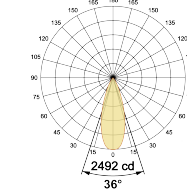

ABBY
LIGHTING

220V
240V 50/60Hz

CRI 80

IP20

L80B10
>50,000h

MacAdam
Step 3

Optional

CRI 90

Birds on a Branch 2way | 2X8W

Product Reference

Environment Indoor

Installation Ceiling Surface

Construction & Materials

Housing Die Cast Aluminium, Milled Aluminium

Primary Lens PMMA

Primary Reflector -

Secondary Reflector -

Body Finish White, Black, Custom

Diffuser -

Antiglare Baffle -

Thermal Management

Heat Sink Material Die cast Aluminium

Cooling Technique Passive Cooling

Optical System

Beam Direction Adjustable

Tilt Yes

Swivel Yes

Electrical System

Driven with Constant Current Driver

Input Voltage/Hz 220V- 240V/50-60Hz

Control Gear Included

Mounting Integral

LED Power Watts 2x7.4W

System Power Watts 2x8.5W

Operating Voltage Vin 220-240Vac

Power Factor p.f. >0.95

Ordering Details

Code Example:	Name	Watt	CCT	CRI	Angle	Finish	Control
	Birds on a Branch 2way	2x8W	2700K	CRI80	24°	SWH	On/Off

Select one from each column with highlighted values to create the ordering code

NAME	WATT	LUMEN	EFFICACY	CCT	CRI	ANGLE	FINISH	CONTROL
Birds on a Branch 2way	2x8W	2x621	73	2700K	2700K	CRI80	24° 24°	White SWH Non Dimmable On/Off
		2x638	75	3000K	3000K	CRI90	36° 36°	Black SBL Phase Dimmable PDIM
		2x672	79	4000K	4000K		52° 52°	Custom CSM Dali Dimmable DDIM
		2x689	81	5700K	5700K			Bluetooth Dimmable BTM Casambi CBTM
Birds on a Branch 2way	2x8W			2700K	CRI80	24°	SWH	On/Off

Light Distribution

η = 100%

η = 100%

η = 100%

LED Technology

Binning 3 Step MacAdam

LED Life Time @ L70/B10 >50000 hours

Colour Rendering (CRI) CRI80, CRI90

Led Type COB

LED Fitted CREE COB LED 36Vdc/350mA

Controls

Standard Switchable On/Off

Optional PDIM, DDIM, BTM, CASAMBI, Non Dimmable