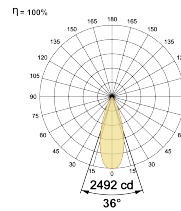

Light Distribution

LED Technology

Binning 3 Step MacAdam

LED Life Time @ L80/B10 >50000 hours

Colour Rendering (CRI) CRI80, CRI90

Led Type COB

LED Fitted CREE COB LED 36Vdc/350mA

Controls

Standard Switchable On/Off

Optional PDIM, DDIM, BTM, CASAMBI, Non Dimmable

Ordering Details

Code Example:	Name	Watt	CCT	CRI	Angle	Finish	Control
	Birds on a Branch 2way	2x8W	WW27K	CRI80	24°	SWH	On/Off

Select one from each column with highlighted values to create the ordering code

NAME	WATT	LUMEN	EFFICACY	CCT	CRI	ANGLE	FINISH	CONTROL
Birds on a Branch 2way	2x8W	2x621	73	2700K WW27K	CRI80	24° 24°	White SWH	Non Dimmable On/Off
		2x638	75	3000K WW30K	CRI90	36° 36°	Black SBL	Phase Dimmable PDIM
		2x672	79	4000K NW40K		52° 52°	Custom CSM	Dali Dimmable DDIM
		2x689	81	5700K CW57K				Bluetooth Dimmable BTM
							Casambi CBTM	
Birds on a Branch 2way	2x8W			WW27K	CRI80	24°	SWH	On/Off