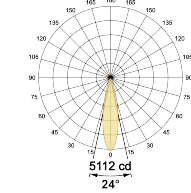

## Ordering Details

| Code Example: | Name                          | Watt        | CCT          | CRI          | Angle      | Finish     | Control       |
|---------------|-------------------------------|-------------|--------------|--------------|------------|------------|---------------|
|               | <b>Birds on a Branch 2way</b> | <b>2x8W</b> | <b>2700K</b> | <b>CRI80</b> | <b>24°</b> | <b>SWH</b> | <b>On/Off</b> |

## Light Distribution

η = 100%

η = 100%

η = 100%