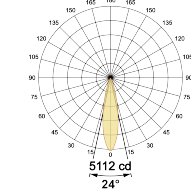

Light Distribution

η = 100%