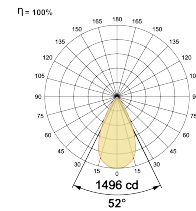

Light Distribution

LED Technology

Binning 3 Step MacAdam

LED Life Time @ L80/B10 >50000 hours

Colour Rendering (CRI) CRI80, CRI90

Led Type COB

LED Fitted CREE COB LED 36Vdc/350mA

Controls

Standard Switchable On/Off

Optional PDIM, DDIM, BTM, CASAMBI, Non Dimmable

Ordering Details

Code Example:	Name	Watt	CCT	CRI	Angle	Finish	Control
	Birds on a Branch 2way	2x8W	WW27K	CRI80	24°	SWH	On/Off

Select one from each column with highlighted values to create the ordering code

NAME	WATT	LUMEN	EFFICACY	CCT	CRI	ANGLE	FINISH	CONTROL
Birds on a Branch 2way	2x8W	2x621	73	2700K WW27K	CRI80	24° 24°	White SWH	Non Dimmable On/Off
		2x638	75	3000K WW30K	CRI90	36° 36°	Black SBL	Phase Dimmable PDIM
		2x672	79	4000K NW40K		52° 52°	Custom CSM	Dali Dimmable DDIM
		2x689	81	5700K CW57K				Bluetooth Dimmable BTM
							Casambi CBTM	
Birds on a Branch 2way	2x8W			WW27K	CRI80	24°	SWH	On/Off