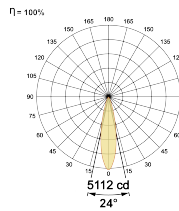

Light Distribution

LED Technology

Binning 3 Step MacAdam

LED Life Time @ L80/B10 >50000 hours

Colour Rendering (CRI) CRI80, CRI90

Led Type COB

LED Fitted CREE COB LED 36Vdc/350mA

Controls

Standard Switchable On/Off

Optional PDIM, DDIM, BTM, CASAMBI, Non Dimmable

Ordering Details

Code Example:	Name	Watt	CCT	CRI	Angle	Finish	Control
	Birds on a Branch 2way	2x8W	WW27K	CRI80	24°	SWH	On/Off

Select one from each column with highlighted values to create the ordering code

NAME	WATT	LUMEN	EFFICACY	CCT	CRI	ANGLE	FINISH	CONTROL
Birds on a Branch 2way	2x8W	2x621	73	2700K WW27K	CRI80	24° 24°	White SWH	Non Dimmable On/Off
		2x638	75	3000K WW30K	CRI90	36° 36°	Black SBL	Phase Dimmable PDIM
		2x672	79	4000K NW40K		52° 52°	Custom CSM	Dali Dimmable DDIM
		2x689	81	5700K CW57K				Bluetooth Dimmable BTM
							Casambi CBTM	
Birds on a Branch 2way	2x8W			WW27K	CRI80	24°	SWH	On/Off