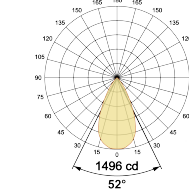

LED Power Watts 2x7.4W

System Power Watts 2x8.5W

Operating Voltage Vin 220-240Vac

Power Factor p.f. >0.95

Ordering Details

Code Example:	Name	Watt	CCT	CRI	Angle	Finish	Control
	Birds on a Branch 2way	2x8W	2700K	CRI80	24°	SWH	On/Off

Light Distribution

η = 100%

η = 100%

η = 100%

LED Technology

Binning 3 Step MacAdam

LED Life Time @ L70/B10 >50000 hours

Colour Rendering (CRI) CRI80, CRI90