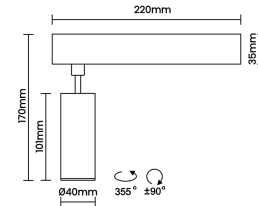

Birds on a Branch Iway | 1x10W

Product Reference

Environment Indoor

Installation Ceiling Surface

Construction & Materials

Housing Die Cast Aluminium, Milled Aluminium

Primary Lens PMMA

Primary Reflector -

Secondary Reflector -

Body Finish White, Black, Custom

Diffuser -

Antiglare Baffle -

Thermal Management

Heat Sink Material Die cast Aluminium

Cooling Technique Passive Cooling

Optical System

Beam Direction Adjustable

Tilt Yes

Swivel Yes

Electrical System

Driven with Constant Current Driver

Input Voltage/Hz 220V- 240V/50-60Hz

Control Gear Included

Mounting Integral

LED Power Watts 8.8W

System Power Watts 10.1W

Operating Voltage Vin 220-240Vac

Power Factor p.f. >0.95