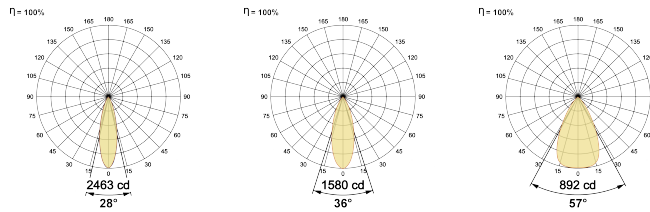

LED Power Watts 8.8W

System Power Watts 10.1W

Operating Voltage Vin 220-240Vac

Power Factor p.f. >0.95

Light Distribution

LED Technology

Binning 3 Step MacAdam

LED Life Time @ L70/B10 >50000 hours