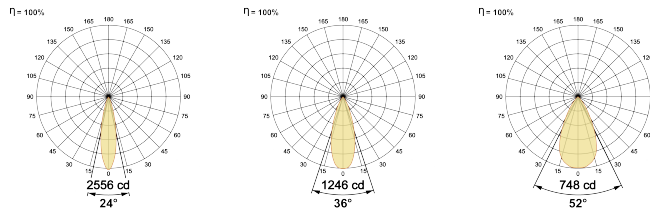

LED Power Watts 7.4W

System Power Watts 8.5W

Operating Voltage Vin 220-240Vac

Power Factor p.f. >0.95

Light Distribution

LED Technology

Binning 3 Step MacAdam

LED Life Time @ L70/B10 >50000 hours