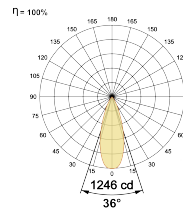

LED Power Watts 7.4W

System Power Watts 8.5W

Operating Voltage V_{in} 220-240Vac

Power Factor p.f. >0.95

Light Distribution

LED Technology

Binning 3 Step MacAdam

LED Life Time @ L80/B10 >50000 hours