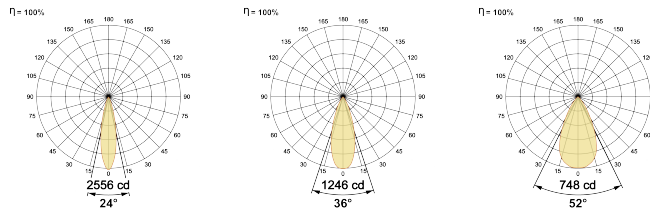

Light Distribution

LED Technology

Binning 3 Step MacAdam

LED Life Time @ L70/B10 >50000 hours

Colour Rendering (CRI) CRI80, CRI90

Led Type COB

LED Fitted CREE COB LED 36Vdc/180mA

Controls

Standard Switchable On/Off

Optional PDIM, DDIM, BTM, CASAMBI, Non Dimmable

Ordering Details

Code Example:	Name	Watt	CCT	CRI	Angle	Finish	Control
	Birds on a Branch Iway	1x8W	WW27K	CRI80	24°	SWH	On/Off

Select one from each column with highlighted values to create the ordering code

NAME	WATT	LUMEN	EFFICACY	CCT	CRI	ANGLE	FINISH	CONTROL
Birds on a Branch Iway	1x8W	621	73	2700K WW27K	CRI80	24° 24°	White SWH	Non Dimmable On/Off
		638	75	3000K WW30K	CRI90	36° 36°	Black SBL	Phase Dimmable PDIM
		672	79	4000K NW40K		52° 52°	Custom CSM	Dali Dimmable DDIM
		689	81	5700K CW57K				Bluetooth Dimmable BTM
							Casambi CBTM	
Birds on a Branch Iway	1x8W			WW27K	CRI80	24°	SWH	On/Off