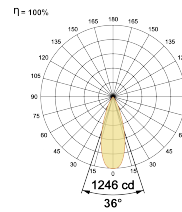

LED Power Watts 7.4W

System Power Watts 8.5W

Operating Voltage Vin 220-240Vac

Power Factor p.f. >0.95

Light Distribution

LED Technology

Binning 3 Step MacAdam

LED Life Time @ L70/B10 >50000 hours