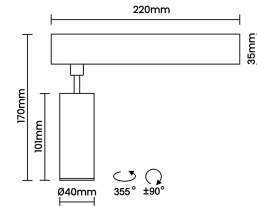

Birds on a Branch Iway | 1x8W

Product Reference

Environment Indoor

Installation Ceiling Surface

Construction & Materials

Housing Die Cast Aluminium, Milled Aluminium

Primary Lens PMMA

Primary Reflector -

Secondary Reflector -

Body Finish White, Black, Custom

Diffuser -

Antiglare Baffle -

Thermal Management

Heat Sink Material Die cast Aluminium

Cooling Technique Passive Cooling

Optical System

Beam Direction Adjustable

Tilt Yes

Swivel Yes

Electrical System

Driven with Constant Current Driver

Input Voltage/Hz 220V- 240V/50-60Hz

Control Gear Included

Mounting Integral

LED Power Watts 7.4W

System Power Watts 8.5W

Operating Voltage Vin 220-240Vac

Power Factor p.f. >0.95