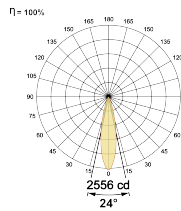

LED Power Watts 7.4W

System Power Watts 8.5W

Operating Voltage V_{in} 220-240Vac

Power Factor p.f. >0.95

Light Distribution

LED Technology

Binning 3 Step MacAdam

LED Life Time @ L80/B10 >50000 hours