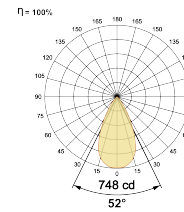

LED Power Watts 7.4W

System Power Watts 8.5W

Operating Voltage Vin 220-240Vac

Power Factor p.f. >0.95

Light Distribution

LED Technology

Binning 3 Step MacAdam

LED Life Time @ L70/B10 >50000 hours