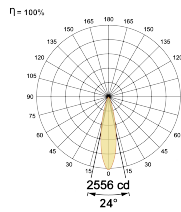

LED Power Watts 7.4W

System Power Watts 8.5W

Operating Voltage Vin 220-240Vac

Power Factor p.f. >0.95

Light Distribution

LED Technology

Binning 3 Step MacAdam

LED Life Time @ L70/B10 >50000 hours