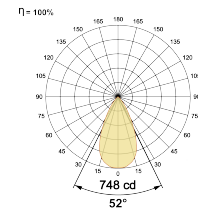

LED Power Watts 7.4W

System Power Watts 8.5W

Operating Voltage V_{in} 220-240Vac

Power Factor p.f. >0.95

Light Distribution

LED Technology

Binning 3 Step MacAdam

LED Life Time @ L80/B10 >50000 hours