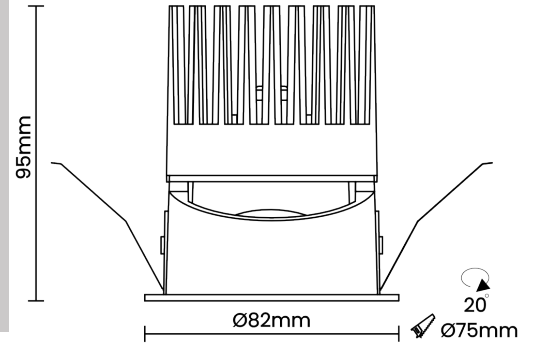

ProLed 75 | 18W

Product Reference

Environment Indoor

Installation Ceiling Recess

Construction & Materials

Housing Die Cast Aluminium

Primary Lens PMMA

Primary Reflector -

Secondary Reflector Anodised

Body Finish White,Black

Diffuser -

Antiglare Baffle -

Thermal Management

Heat Sink Material Die cast Aluminium

Cooling Technique Passive Cooling

Optical System

Beam Direction Fixed

Tilt Yes

Swivel No

Electrical System

Driven with Constant Current Driver

Input Voltage/Hz 220V- 240V/50-60Hz

Control Gear Included

Mounting Remote

LED Power Watts 15.3

System Power Watts 17.6

Operating Voltage V_{in} 220-240Vac

Power Factor p.f. >0.95