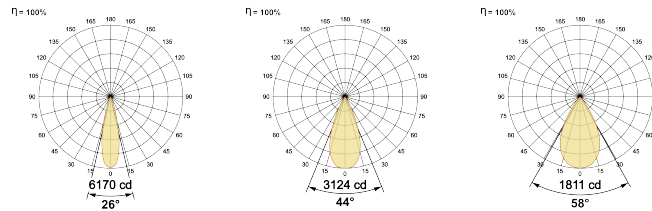

LED Power Watts 15.3

System Power Watts 17.6

Operating Voltage V_{in} 220-240Vac

Power Factor p.f. >0.95

Light Distribution

LED Technology

Binning 3 Step MacAdam

LED Life Time @ L70/B10 >50000 hours