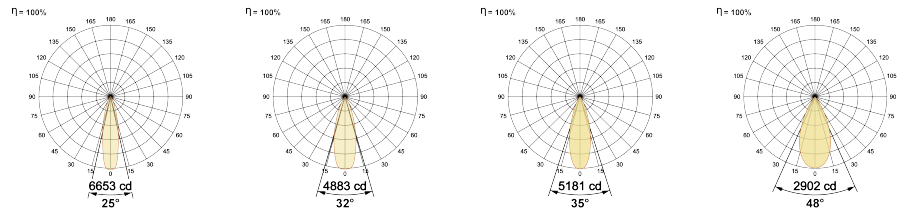

Light Distribution

LED Technology

Binning 3 Step MacAdam

LED Life Time @ L80/B10 >50000 hours

Colour Rendering (CRI) CRI80,CRI90

Led Type COB

LED Fitted Cree COB LED 36Vdc/500mA

Controls

Standard Switchable On/Off

Optional PDIM,DDIM,BTMM,CASAMBI,Non Dimmable

Ordering Details

Code Example:	Name	Watt	CCT	CRI	Angle	Finish	Control
	Luke Pro 50 2Way	2X20W	WW27K	CRI80	25°(SS)	SWH	On/Off

Select one from each column with highlighted values to create the ordering code