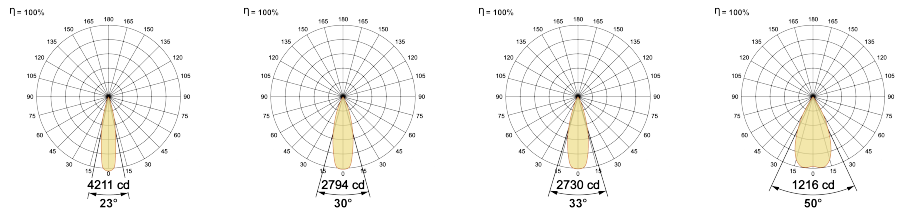

Light Distribution

LED Technology

Binning 3 Step MacAdam

LED Life Time @ L80/B10 >50000 hours

Colour Rendering (CRI) CRI80, CRI90

Led Type COB

LED Fitted Cree COB LED 33V-36Vdc/250mA

Controls

Standard Switchable On/Off

Optional PDIM, DDIM, BTM, CASAMBI, Non Dimmable