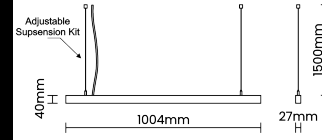

Hoopla Soft Straight 100 | 40W

Product Reference

Environment Indoor

Installation Ceiling Suspended

Construction & Materials

Housing Extruded Aluminium

Primary Lens -

Primary Reflector White Optics

Secondary Reflector -

Body Finish White,Black

Diffuser Premium high-transmission opal

Antiglare Baffle -

Thermal Management

Heat Sink Material Aluminium

Cooling Technique Passive Cooling

Optical System

Beam Direction General Diffuse

Tilt No

Swivel No

Electrical System

Driven with Constant Current Driver

Input Voltage/Hz 220V- 240V/50-60Hz

Control Gear Included

Mounting Remote

LED Power Watts 34.5W

System Power Watts 39.6W

Operating Voltage Vin 220-240 Vac

Power Factor p.f. > 0.95

Light Distribution

LED Technology

Binning 3 Step MacAdam

LED Life Time @ L70/B10 >50000 hours

Colour Rendering (CRI) CRI80,CRI90

Led Type SMD mid power

LED Fitted Samsung Mid power LED array 33V-36Vdc/1000mA

Controls

Standard Switchable On/Off

Optional PDIM,DDIM,CASAMBI,Non Dimmable

Ordering Details

Code Example:	Name	Watt	CCT	CRI	Angle	Finish	Control
	Hoopla Soft Straight 100	40W	WW27K	CRI80	108°	SWH	On/Off

Select one from each column with highlighted values to create the ordering code

NAME	WATT	LUMEN	EFFICACY	CCT		CRI	ANGLE	FINISH		CONTROL	
Hoopla Soft Straight 100	40W	3049	77	2700K	WW27K	CRI80	108°	White	SWH	Non Dimmable	On/Off
		3128	79	3000K	WW30K	CRI90		Black	SBL	Phase Dimmable	PDIM
		3287	83	4000K	NW40K					Dali Dimmable	DDIM
		3366	85	5700K	CW57K					Casambi	CBTM
				2700K-5700K							TW
Hoopla Soft Straight 100	40W			WW27K		CRI80	108°	SWH		On/Off