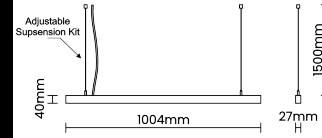

Hoopla Soft Straight 100 | 28W

Product Reference

Environment Indoor

Installation Ceiling Suspended

Construction & Materials

Housing Extruded Aluminium

Primary Lens -

Primary Reflector White Optics

Secondary Reflector -

Body Finish White,Black

Diffuser Premium high-transmission opal

Antiglare Baffle -

Thermal Management

Heat Sink Material Aluminium

Cooling Technique Passive Cooling

Optical System

Beam Direction General Diffuse

Tilt No

Swivel No

Electrical System

Driven with Constant Current Driver

Input Voltage/Hz 220V- 240V/50-60Hz

Control Gear Included

Mounting Remote

LED Power Watts 24.2W

System Power Watts 27.8W

Operating Voltage Vin 220-240 Vac

Power Factor p.f. > 0.95

Light Distribution

LED Technology

Binning 3 Step MacAdam

LED Life Time @ L70/B10 >50000 hours

Colour Rendering (CRI) CRI80,CRI90

Led Type SMD mid power

LED Fitted Samsung Mid power LED array 33V-36Vdc/700mA

Controls

Standard Switchable On/Off

Optional PDIM,DDIM,CASAMBI,Non Dimmable

Ordering Details

Code Example:	Name	Watt	CCT	CRI	Angle	Finish	Control
	Hoopla Soft Straight 100	28W	WW27K	CRI80	108°	SWH	On/Off

Select one from each column with highlighted values to create the ordering code

NAME	WATT	LUMEN	EFFICACY	CCT		CRI	ANGLE	FINISH		CONTROL	
Hoopla Soft Straight 100	28W	2196	79	2700K	WW27K	CRI80	108°	White	SWH	Non Dimmable	On/Off
		2252	81	3000K	WW30K	CRI90		Black	SBL	Phase Dimmable	PDIM
		2363	85	4000K	NW40K					Dali Dimmable	DDIM
		2419	87	5700K	CW57K					Casambi	CBTM
				2700K-5700K							TW
Hoopla Soft Straight 100	28W			WW27K		CRI80	108°	SWH		On/Off