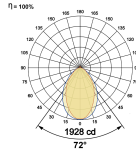

Light Distribution

LED Technology

Binning 3 Step MacAdam

LED Life Time @ L70/B10 >50000 hours

Colour Rendering (CRI) CRI80,CRI90

Led Type SMD mid power

LED Fitted Samsung Mid power LED array 32V-36Vdc/1000mA

Controls

Standard Switchable On/Off

Optional DDIM,CASAMBI,Non Dimmable