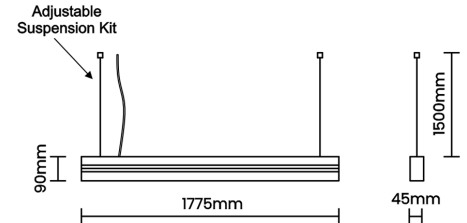

Twinline P MPD 180 | 60W

Product Reference

Environment Indoor

Installation Ceiling Suspended

Construction & Materials

Housing Extruded Aluminium

Primary Lens -

Primary Reflector -

Secondary Reflector -

Body Finish White,Black,Custom

Diffuser Microprismatic

Antiglare Baffle -

Thermal Management

Heat Sink Material Aluminium

Cooling Technique Passive Cooling

Optical System

Beam Direction General Diffuse

Tilt No

Swivel No

Electrical System

Driven with Constant Current Driver

Input Voltage/Hz 220V- 240V/50-60Hz

Control Gear Included

Mounting Integral

LED Power Watts 51.9W

System Power Watts 59.7W

Operating Voltage V_{in} 220-240 Vac

Power Factor p.f. > 0.95

Light Distribution

LED Technology

Binning 3 Step MacAdam

LED Life Time @ L80/B10 >50000 hours

Colour Rendering (CRI) CRI80,CRI90

Led Type SMD mid power

LED Fitted Osram/Samsung Mid power LED array 32V-36Vdc/1500mA

Controls

Standard Switchable On/Off

Optional DDIM,CASAMBI,Non Dimmable

Ordering Details

Code Example:	Name	Watt	CCT	CRI	Angle	Finish	Control
	Twinline P MPD 180	60W	WW27K	CRI80	72°	SWH	On/Off

Select one from each column with highlighted values to create the ordering code

NAME	WATT	LUMEN	EFFICACY	CCT	CRI	ANGLE	FINISH	CONTROL				
Twinline P MPD 180	60W	4119	69	2700K	WW27K	CRI80	72°	White	SWH	Non Dimmable	On/Off	
		4239	71	3000K	WW30K			CRI90	Black	SBL	Dali Dimmable	DDIM
		4478	75	4000K	NW40K				Custom	CSM	Casambi	CBTM
		4597	77	5700K	CW57K							
				2700K-5700K	TW							
Twinline P MPD 180	60W			WW27K	CRI80	72°	SWH	On/Off