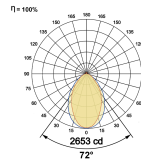

LED Power Watts 51.9W

System Power Watts 59.7W

Operating Voltage V_{in} 220-240 Vac

Power Factor p.f. > 0.95

Light Distribution

LED Technology

Binning 3 Step MacAdam

LED Life Time @ L80/B10 >50000 hours