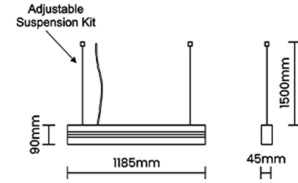

Twinline P MPD 120 | 20W

Product Reference

Environment Indoor

Installation Ceiling Suspended

Construction & Materials

Housing Extruded Aluminium

Primary Lens -

Primary Reflector -

Secondary Reflector -

Body Finish White,Black,Custom

Diffuser Microprismatic

Antiglare Baffle -

Thermal Management

Heat Sink Material Aluminium

Cooling Technique Passive Cooling

Optical System

Beam Direction General Diffuse

Tilt No

Swivel No

Electrical System

Driven with Constant Current Driver

Input Voltage/Hz 220V- 240V/50-60Hz

Control Gear Included

Mounting Integral

LED Power Watts 17.1W

System Power Watts 19.6W

Operating Voltage Vin 220-240 Vac

Power Factor p.f. > 0.95

Ordering Details

Code Example:	Name	Watt	CCT	CRI	Angle	Finish	Control
	Twinline P MPD 120	20W	WW27K	CRI80	72°	SWH	On/Off

Select one from each column with highlighted values to create the ordering code

NAME	WATT	LUMEN	EFFICACY	CCT		CRI	ANGLE	FINISH		CONTROL	
Twinline P MPD 120	20W	1509	77	2700K	WW27K	CRI80	72°	White	SWH	Non Dimmable	On/Off
		1548	79	3000K	WW30K	CRI90		Black	SBL	Dali Dimmable	DDIM
		1627	83	4000K	NW40K			Custom	CSM	Casambi	CBTM
		1666	85	5700K	CW57K						
				2700K-5700K	TW						
Twinline P MPD 120	20W			WW27K		CRI80	72°	SWH		On/Off	

Light Distribution

LED Technology

Binning 3 Step MacAdam

LED Life Time @ L70/B10 >50000 hours

Colour Rendering (CRI) CRI80,CRI90

Led Type SMD mid power

LED Fitted Samsung Mid power LED array 32V-36Vdc/500mA

Controls

Standard Switchable On/Off

Optional DDIM,CASAMBI,Non Dimmable