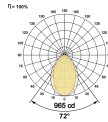

Light Distribution

LED Technology

Binning 3 Step MacAdam

LED Life Time @ L70/B10 >50000 hours

Colour Rendering (CRI) CRI80,CRI90

Led Type SMD mid power

LED Fitted Samsung Mid power LED array 32V-36Vdc/500mA

Controls

Standard Switchable On/Off

Optional DDIM,CASAMBI,Non Dimmable