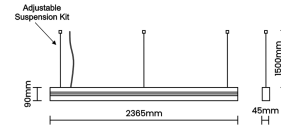

Twinline P OPD 240 | 56W

Product Reference

Environment Indoor

Installation Ceiling Suspended

Construction & Materials

Housing Extruded Aluminium

Primary Lens -

Primary Reflector -

Secondary Reflector -

Body Finish White,Black,Custom

Diffuser Premium high-transmission opal

Antiglare Baffle -

Thermal Management

Heat Sink Material Aluminium

Cooling Technique Passive Cooling

Optical System

Beam Direction General Diffuse

Tilt No

Swivel No

Electrical System

Driven with Constant Current Driver

Input Voltage/Hz 220V- 240V/50-60Hz

Control Gear Included

Mounting Integral

LED Power Watts 47.7W

System Power Watts 54.8W

Operating Voltage Vin 220-240 Vac

Power Factor p.f. > 0.95

Ordering Details

Code Example:	Name	Watt	CCT	CRI	Angle	Finish	Control
	Twinline P OPD 240	56W	WW27K	CRI80	110°	SWH	On/Off

Select one from each column with highlighted values to create the ordering code

NAME	WATT	LUMEN	EFFICACY	CCT		CRI	ANGLE	FINISH		CONTROL	
Twinline P OPD 240	56W	4439	81	2700K	WW27K	CRI80	110°	White	SWH	Non Dimmable	On/Off
		4548	83	3000K	WW30K	CRI90		Black	SBL	Dali Dimmable	DDIM
		4768	87	4000K	NW40K			Custom	CSM	Casambi	CBTM
		4877	89	5700K	CW57K						
				2700K-5700K	TW						
Twinline P OPD 240	56W			WW27K		CRI80	110°	SWH		On/Off