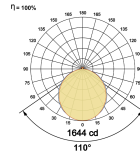

Light Distribution

LED Technology

Binning 3 Step MacAdam

LED Life Time @ L70/B10 >50000 hours

Colour Rendering (CRI) CRI80,CRI90

Led Type SMD mid power

LED Fitted Samsung Mid power LED array 32V-36Vdc/1400mA

Controls

Standard Switchable On/Off

Optional DDIM,CASAMBI,Non Dimmable