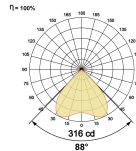

Light Distribution

LED Technology

Binning 3 Step MacAdam

LED Life Time @ L80/B10 >50000 hours

Colour Rendering (CRI) CRI80,CRI90

Led Type COB

LED Fitted CREE COB LED 36Vdc/180mA

Controls

Standard Switchable On/Off

Optional PDIM,DDIM,BTDM,CASAMBI,Non Dimmable

Ordering Details

Code Example:	Name	Watt	CCT	CRI	Angle	Finish	Control
	Ampio	8W	WW27K	CRI80	88°	SWH	On/Off

Select one from each column with highlighted values to create the ordering code

NAME	WATT	LUMEN	EFFICACY	CCT	CRI	ANGLE	FINISH	CONTROL
Ampio	8W	624	80	2700K	WW27K	88°	White	Non Dimmable
		640	82	3000K	WW30K		Black	Phase Dimmable
		671	86	4000K	NW40K			Dali Dimmable
		686	88	5700K	CW57K			Bluetooth Dimmable
				2700K-5700K	TW			Casambi
Ampio	8W			WW27K	CRI80	88°	SWH	On/Off