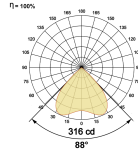

LED Power Watts 6.8W

System Power Watts 7.8W

Operating Voltage Vin 220-240 Vac

Power Factor p.f. > 0.95

Light Distribution

LED Technology

Binning 3 Step MacAdam

LED Life Time @ L70/B10 >50000 hours