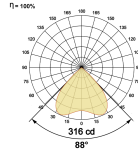

Light Distribution

LED Technology

Binning 3 Step MacAdam

LED Life Time @ L70/B10 >50000 hours

Colour Rendering (CRI) CRI80,CRI90

Led Type COB

LED Fitted CREE COB LED 36Vdc/180mA

Controls

Standard Switchable On/Off

Optional PDIM,DDIM,BTTM,CASAMBI,Non Dimmable

Ordering Details

Code Example:	Name	Watt	CCT	CRI	Angle	Finish	Control
	Ampio	8W	WW27K	CRI80	88°	SWH	On/Off

Select one from each column with highlighted values to create the ordering code

NAME	WATT	LUMEN	EFFICACY	CCT	CRI	ANGLE	FINISH	CONTROL
Ampio	8W	624	80	2700K	WW27K	88°	White	Non Dimmable
		640	82	3000K	WW30K		Black	Phase Dimmable
		671	86	4000K	NW40K			Dali Dimmable
		686	88	5700K	CW57K			Bluetooth Dimmable
				2700K-5700K	TW			Casambi
Ampio	8W			WW27K	CRI80	88°	SWH	On/Off