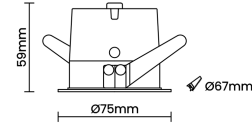

Ampio | 8W

Product Reference

Environment Indoor

Installation Ceiling Recess

Construction & Materials

Housing Die Cast Aluminium

Primary Lens PMMA Opal

Primary Reflector -

Secondary Reflector Anodised

Body Finish White,Black

Diffuser -

Antiglare Baffle -

Thermal Management

Heat Sink Material Die cast Aluminium

Cooling Technique Passive Cooling

Optical System

Beam Direction General Diffuse

Tilt No

Swivel No

Electrical System

Driven with Constant Current Driver

Input Voltage/Hz 220V- 240V/50-60Hz

Control Gear Included

Mounting Remote

LED Power Watts 6.8W

System Power Watts 7.8W

Operating Voltage Vin 220-240 Vac

Power Factor p.f. > 0.95