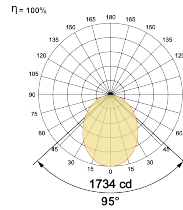

Light Distribution

LED Technology

Binning 3 Step MacAdam

LED Life Time @ L70/B10 >50000 hours

Colour Rendering (CRI) CRI80,CRI90

Led Type SMD mid power

LED Fitted Samsung Mid power LED array 42V-48Vdc/700mA

Controls

Standard Switchable On/Off

Optional DDIM,CASAMBI,Non Dimmable

Ordering Details

Code Example:	Name	Watt	CCT	CRI	Angle	Finish	Control
	Sixty6 S 60	34W	WW27K	CRI80	95°	SWH	On/Off

Select one from each column with highlighted values to create the ordering code

NAME	WATT	LUMEN	EFFICACY	CCT	CRI	ANGLE	FINISH	CONTROL
Sixty6 S 60	34W	3818	115	2700K	WW27K	95°	White	Non Dimmable
		3906	118	3000K	WW30K		Black	Dali Dimmable
		4183	126	4000K	NW40K		Custom	Casambi
		4316	130	5700K	CW57K		CSM	CBTM
Sixty6 S 60	34W			WW27K	CRI80	95°	SWH	On/Off