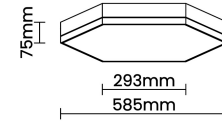

Sixty6 S 60 | 34W

Product Reference

Environment Indoor

Installation Ceiling Surface

Construction & Materials

Housing Extruded and Sheet Aluminium

Primary Lens -

Primary Reflector White Optics

Secondary Reflector -

Body Finish White,Black,Custom

Diffuser Opal PC, Microprismatic

Antiglare Baffle -

Thermal Management

Heat Sink Material Aluminium

Cooling Technique Passive Cooling

Optical System

Beam Direction General Diffuse

Tilt No

Swivel No

Electrical System

Driven with Constant Current Driver

Input Voltage/Hz 220V- 240V/50-60Hz

Control Gear Included

Mounting Integral

LED Power Watts 28.9W

System Power Watts 33.2W

Operating Voltage Vin 220-240 Vac

Power Factor p.f. > 0.95