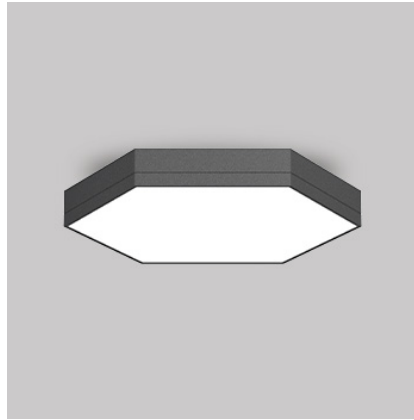

Sixty6 S 60 | 34W

Product Reference

Environment Indoor

Installation Ceiling Surface

Construction & Materials

Housing Extruded and Sheet Aluminium

Primary Lens -

Primary Reflector White Optics

Secondary Reflector -

Body Finish White,Black,Custom

Diffuser Opal PC, Microprismatic

Antiglare Baffle -

Thermal Management

Heat Sink Material Aluminium

Cooling Technique Passive Cooling

Optical System

Beam Direction General Diffuse

Tilt No

Swivel No

Electrical System

Driven with Constant Current Driver

Input Voltage/Hz 220V- 240V/50-60Hz

Control Gear Included

Mounting Integral

LED Power Watts 28.9W

System Power Watts 33.2W

Operating Voltage Vin 220-240 Vac

Power Factor p.f. > 0.95

Light Distribution

LED Technology

Binning 3 Step MacAdam

LED Life Time @ L70/B10 >50000 hours

Colour Rendering (CRI) CRI80,CRI90

Led Type SMD mid power

LED Fitted Samsung Mid power LED array 42V-48Vdc/700mA

Controls

Standard Switchable On/Off

Optional DDIM,CASAMBI,Non Dimmable

Ordering Details

Code Example:	Name	Watt	CCT	CRI	Angle	Finish	Control
	Sixty6 S 60	34W	WW27K	CRI80	95°	SWH	On/Off

Select one from each column with highlighted values to create the ordering code

NAME	WATT	LUMEN	EFFICACY	CCT	CRI	ANGLE	FINISH	CONTROL
Sixty6 S 60	34W	3818	115	2700K	WW27K	95°	White	Non Dimmable
		3906	118	3000K	WW30K		Black	Dali Dimmable
		4183	126	4000K	NW40K		Custom	Casambi
		4316	130	5700K	CW57K		CSM	CBTM
Sixty6 S 60	34W			WW27K	CRI80	95°	SWH	On/Off