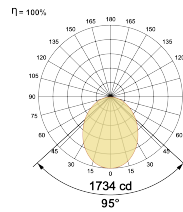

Light Distribution

LED Technology

Binning 3 Step MacAdam

LED Life Time @ L70/B10 >50000 hours

Colour Rendering (CRI) CRI80,CRI90

Led Type SMD mid power

LED Fitted Samsung Mid power LED array 42V-48Vdc/700mA

Controls

Standard Switchable On/Off

Optional DDIM,CASAMBI,Non Dimmable

Ordering Details

Code Example:	Name	Watt	CCT	CRI	Angle	Finish	Control
	Sixty6 S 60	34W	WW27K	CRI80	95°	SWH	On/Off

Select one from each column with highlighted values to create the ordering code

NAME	WATT	LUMEN	EFFICACY	CCT	CRI	ANGLE	FINISH	CONTROL
Sixty6 S 60	34W	3818	115	2700K	WW27K	95°	White	Non Dimmable
		3906	118	3000K	WW30K		Black	Dali Dimmable
		4183	126	4000K	NW40K		Custom	Casambi
		4316	130	5700K	CW57K		CSM	CBTM
Sixty6 S 60	34W			WW27K	CRI80	95°	SWH	On/Off