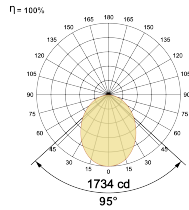

Light Distribution

LED Technology

Binning 3 Step MacAdam

LED Life Time @ L70/B10 >50000 hours

Colour Rendering (CRI) CRI80,CRI90

Led Type SMD mid power

LED Fitted Samsung Mid power LED array 42V-48Vdc/700mA

Controls

Standard Switchable On/Off

Optional DDIM,CASAMBI,Non Dimmable

Ordering Details

Code Example:	Name	Watt	CCT	CRI	Angle	Finish	Control
	Sixty6 S 60	34W	WW27K	CRI80	95°	SWH	On/Off

Select one from each column with highlighted values to create the ordering code

NAME	WATT	LUMEN	EFFICACY	CCT	CRI	ANGLE	FINISH	CONTROL
Sixty6 S 60	34W	3818	115	2700K	WW27K	95°	White	Non Dimmable
		3906	118	3000K	WW30K		Black	Dali Dimmable
		4183	126	4000K	NW40K		Custom	Casambi
		4316	130	5700K	CW57K		CSM	CBTM
Sixty6 S 60	34W			WW27K	CRI80	95°	SWH	On/Off