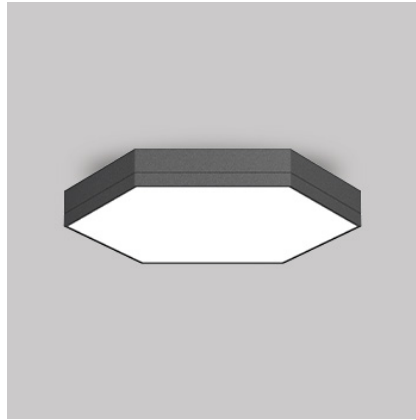

Sixty6 S 60 | 34W

Product Reference

Environment Indoor

Installation Ceiling Surface

Construction & Materials

Housing Extruded and Sheet Aluminium

Primary Lens -

Primary Reflector White Optics

Secondary Reflector -

Body Finish White,Black,Custom

Diffuser Opal PC, Microprismatic

Antiglare Baffle -

Thermal Management

Heat Sink Material Aluminium

Cooling Technique Passive Cooling

Optical System

Beam Direction General Diffuse

Tilt No

Swivel No

Electrical System

Driven with Constant Current Driver

Input Voltage/Hz 220V- 240V/50-60Hz

Control Gear Included

Mounting Integral

LED Power Watts 28.9W

System Power Watts 33.2W

Operating Voltage Vin 220-240 Vac

Power Factor p.f. > 0.95

Light Distribution

LED Technology

Binning 3 Step MacAdam

LED Life Time @ L70/B10 >50000 hours

Colour Rendering (CRI) CRI80,CRI90

Led Type SMD mid power

LED Fitted Samsung Mid power LED array 42V-48Vdc/700mA

Controls

Standard Switchable On/Off

Optional DDIM,CASAMBI,Non Dimmable

Ordering Details

Code Example:	Name	Watt	CCT	CRI	Angle	Finish	Control
	Sixty6 S 60	34W	WW27K	CRI80	95°	SWH	On/Off

Select one from each column with highlighted values to create the ordering code

NAME	WATT	LUMEN	EFFICACY	CCT	CRI	ANGLE	FINISH	CONTROL
Sixty6 S 60	34W	3818	115	2700K	WW27K	95°	White	Non Dimmable
		3906	118	3000K	WW30K		Black	Dali Dimmable
		4183	126	4000K	NW40K		Custom	Casambi
		4316	130	5700K	CW57K		CSM	CBTM
Sixty6 S 60	34W			WW27K	CRI80	95°	SWH	On/Off