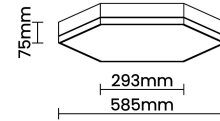

Sixty6 S 60 | 34W

Product Reference

Environment Indoor

Installation Ceiling Surface

Construction & Materials

Housing Extruded and Sheet Aluminium

Primary Lens -

Primary Reflector White Optics

Secondary Reflector -

Body Finish White,Black,Custom

Diffuser Opal PC, Microprismatic

Antiglare Baffle -

Thermal Management

Heat Sink Material Aluminium

Cooling Technique Passive Cooling

Optical System

Beam Direction General Diffuse

Tilt No

Swivel No

Electrical System

Driven with Constant Current Driver

Input Voltage/Hz 220V- 240V/50-60Hz

Control Gear Included

Mounting Integral

LED Power Watts 28.9W

System Power Watts 33.2W

Operating Voltage Vin 220-240 Vac

Power Factor p.f. > 0.95