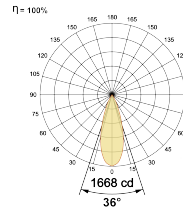

Light Distribution

LED Technology

Binning 3 Step MacAdam

LED Life Time @ L80/B10 >50000 hours

Colour Rendering (CRI) CRI80,CRI90

Led Type COB

LED Fitted Cree COB LED 36Vdc/250mA

Controls

Standard Switchable On/Off

Optional PDIM,DDIM,BTMM,CASAMBI,Non Dimmable

Ordering Details

Code Example:	Name	Watt	CCT	CRI	Angle	Finish	Control
	ProLed 55 PF	10W	WW27K	CRI80	29°(SS)	SWH	On/Off

Select one from each column with highlighted values to create the ordering code