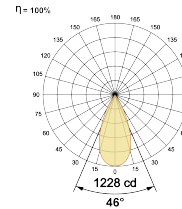

Light Distribution

LED Technology

Binning 3 Step MacAdam

LED Life Time @ L80/B10 >50000 hours

Colour Rendering (CRI) CRI80,CRI90

Led Type COB

LED Fitted Cree COB LED 36Vdc/250mA

Controls

Standard Switchable On/Off

Optional PDIM,DDIM,BTMM,CASAMBI,Non Dimmable

Ordering Details

Code Example:	Name	Watt	CCT	CRI	Angle	Finish	Control
	ProLed 55 PF	10W	WW27K	CRI80	29°(SS)	SWH	On/Off

Select one from each column with highlighted values to create the ordering code