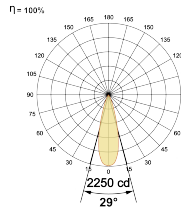

Light Distribution

LED Technology

Binning 3 Step MacAdam

LED Life Time @ L80/B10 >50000 hours

Colour Rendering (CRI) CRI80,CRI90

Led Type COB

LED Fitted Cree COB LED 36Vdc/250mA

Controls

Standard Switchable On/Off

Optional PDIM,DDIM,BTMM,CASAMBI,Non Dimmable

Ordering Details

Code Example:	Name	Watt	CCT	CRI	Angle	Finish	Control
	ProLed 55 PF	10W	WW27K	CRI80	29°(SS)	SWH	On/Off

Select one from each column with highlighted values to create the ordering code