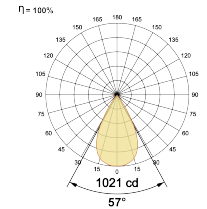

Light Distribution

LED Technology

Binning 3 Step MacAdam

LED Life Time @ L80/B10 >50000 hours

Colour Rendering (CRI) CRI80,CRI90

Led Type COB

LED Fitted Cree COB LED 36Vdc/250mA

Controls

Standard Switchable On/Off

Optional PDIM,DDIM,BTMM,CASAMBI,Non Dimmable

Ordering Details

Code Example:	Name	Watt	CCT	CRI	Angle	Finish	Control
	ProLed 55 PF	10W	WW27K	CRI80	29°(SS)	SWH	On/Off

Select one from each column with highlighted values to create the ordering code