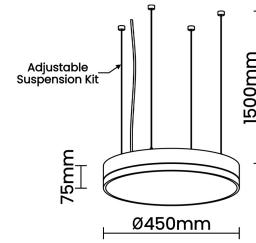

Circulo P 45 | 34W

Product Reference

Environment Indoor

Installation Ceiling Suspended

Construction & Materials

Housing Extruded and Sheet Aluminium

Primary Lens -

Primary Reflector White Optics

Secondary Reflector -

Body Finish White,Black,Custom

Diffuser Opal PC, Microprismatic

Antiglare Baffle -

Thermal Management

Heat Sink Material Aluminium

Cooling Technique Passive Cooling

Optical System

Beam Direction General Diffuse

Tilt No

Swivel No

Electrical System

Driven with Constant Current Driver

Input Voltage/Hz 220V- 240V/50-60Hz

Control Gear Included

Mounting Integral

LED Power Watts 29.0W

System Power Watts 33.3W

Operating Voltage Vin 220-240 Vac

Power Factor p.f. > 0.95