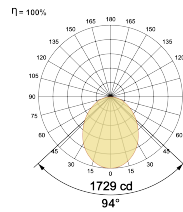

Light Distribution

LED Technology

Binning 3 Step MacAdam

LED Life Time @ L70/B10 >50000 hours

Colour Rendering (CRI) CRI80,CRI90

Led Type SMD mid power

LED Fitted Samsung Mid power LED array 43V-48Vdc/700mA

Controls

Standard Switchable On/Off

Optional DDIM,CASAMBI,Non Dimmable

Ordering Details

Code Example:	Name	Watt	CCT	CRI	Angle	Finish	Control
	Circulo P 45	34W	WW27K	CRI80	94°	SWH	On/Off

Select one from each column with highlighted values to create the ordering code

NAME	WATT	LUMEN	EFFICACY	CCT		CRI	ANGLE	FINISH		CONTROL	
Circulo P 45	34W	3963	119	2700K	WW27K	CRI80	94°	White	SWH	Non Dimmable	On/Off
		4029	121	3000K	WW30K	CRI90		Black	SBL	Dali Dimmable	DDIM
		4129	124	4000K	NW40K			Custom	CSM	Casambi	CBTM
		4196	126	5700K	CW57K						
				2700K-5700K							
Circulo P 45	34W			WW27K		CRI80	94°	SWH		On/Off