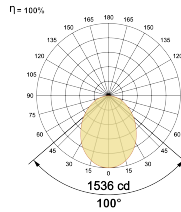

Enso R 60 | 34W

Product Reference

Environment Indoor

Installation Ceiling Recess

Construction & Materials

Housing Extruded and Sheet Aluminium

Primary Lens -

Primary Reflector White Optics

Secondary Reflector -

Body Finish White,Black,Custom

Diffuser Premium high-transmission opal

Antiglare Baffle -

Thermal Management

Heat Sink Material Aluminium

Cooling Technique Passive Cooling

Optical System

Beam Direction General Diffuse

Tilt No

Swivel No

Electrical System

Driven with Constant Current Driver

Input Voltage/Hz 220V- 240V/50-60Hz

Control Gear Included

Mounting Integral

LED Power Watts 29.8W

System Power Watts 34.2W

Operating Voltage Vin 220-240 Vac

Power Factor p.f. > 0.95

LED Technology

Binning 3 Step MacAdam

LED Life Time @ L70/B10 >50000 hours

Colour Rendering (CRI) CRI80,CRI90

Led Type SMD mid power

LED Fitted Samsung Mid power LED array 43V-48Vdc/700mA

Controls

Standard Switchable On/Off

Optional DDIM,CASAMBI,Non Dimmable

Ordering Details

Code Example:	Name	Watt	CCT	CRI	Angle	Finish	Control
	Enso R 60	34W	WW27K	CRI80	99°	SWH	On/Off

Select one from each column with highlighted values to create the ordering code

NAME	WATT	LUMEN	EFFICACY	CCT		CRI	ANGLE	FINISH		CONTROL	
Enso R 60	34W	3386	99	2700K	WW27K	CRI80	99°	White	SWH	Non Dimmable	On/Off
		3454	101	3000K	WW30K	CRI90		Black	SBL	Dali Dimmable	DDIM
		3557	104	4000K	NW40K			Custom	CSM	Casambi	CBTM
		3660	107	5700K	CW57K						
				2700K-5700K	TW						
Enso R 60	34W			WW27K		CRI80	99°	SWH		On/Off