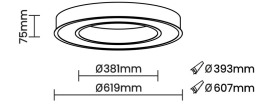

Enso R 60 | 34W

Product Reference

Environment Indoor

Installation Ceiling Recess

Construction & Materials

Housing Extruded and Sheet Aluminium

Primary Lens -

Primary Reflector White Optics

Secondary Reflector -

Body Finish White,Black,Custom

Diffuser Premium high-transmission opal

Antiglare Baffle -

Thermal Management

Heat Sink Material Aluminium

Cooling Technique Passive Cooling

Optical System

Beam Direction General Diffuse

Tilt No

Swivel No

Electrical System

Driven with Constant Current Driver

Input Voltage/Hz 220V- 240V/50-60Hz

Control Gear Included

Mounting Integral

LED Power Watts 29.8W

System Power Watts 34.2W

Operating Voltage Vin 220-240 Vac

Power Factor p.f. > 0.95