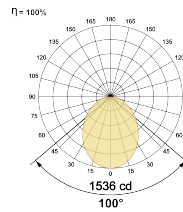

Light Distribution

LED Technology

Binning 3 Step MacAdam

LED Life Time @ L70/B10 >50000 hours

Colour Rendering (CRI) CRI80,CRI90

Led Type SMD mid power

LED Fitted Samsung Mid power LED array 43V-48Vdc/700mA

Controls

Standard Switchable On/Off

Optional DDIM,CASAMBI,Non Dimmable

Ordering Details

Code Example:	Name	Watt	CCT	CRI	Angle	Finish	Control
	Enso R 60	34W	WW27K	CRI80	99°	SWH	On/Off

Select one from each column with highlighted values to create the ordering code

NAME	WATT	LUMEN	EFFICACY	CCT	CRI	ANGLE	FINISH	CONTROL
Enso R 60	34W	3386	99	2700K	WW27K	99°	White	Non Dimmable
		3454	101	3000K	WW30K		Black	Dali Dimmable
		3557	104	4000K	NW40K		Custom	Casambi
		3660	107	5700K	CW57K			
				2700K-5700K	TW			
Enso R 60	34W			WW27K	CRI80	99°	SWH	On/Off